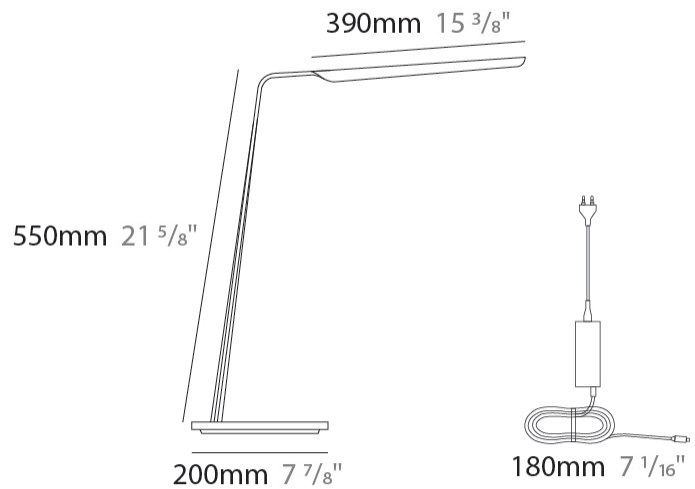

PROJECT
TYPE
SPECIFIER
QUANTITY
DATE

SWAN PORTABLE

D74008- -

base number
Color   Finish
Temperature   Options

1. To build a product code in our configurator select the specify button on the base model # product page
2. To build a manual product code on this datasheet choose from the options listed below in blue font and add the suffix to the base model #

GENERAL

Series: Swan
Brand: Tunto
Division: Design
Mounting Type: Portable
Mounting Location: Table
Subcategory: Table

PHYSICAL

Shape: Abstract
Length (mm): 390
Length (in): 15 ³/₈
Height (mm): 550
Height (in): 21 ⁵/₈
Light Distribution: Direct
Fixture Finish: [WAL](#) / [ASH](#) / [OAK](#) / [BLK](#) / [WHI](#)
Fixture Material: Wood
Cable Details: 180mm / 70.87" cord and plug

ELECTRICAL

Lamp Type: LED
Input Wattage (W): 20
Dimming: Touch Dimming
Driver Location: Inline Transformer Plug
Input Voltage (V): 120

LED

Color Temperature (°K): [2700](#) / [3000](#)
Max. Delivered Lumen (lm): 660 - 1090
CRI: >93 CRI
Lamp Life (hrs): 50000

OPTICAL

RATINGS AND CERTIFICATIONS

Certified By: Certified for North American Standards
IP rating: IP20